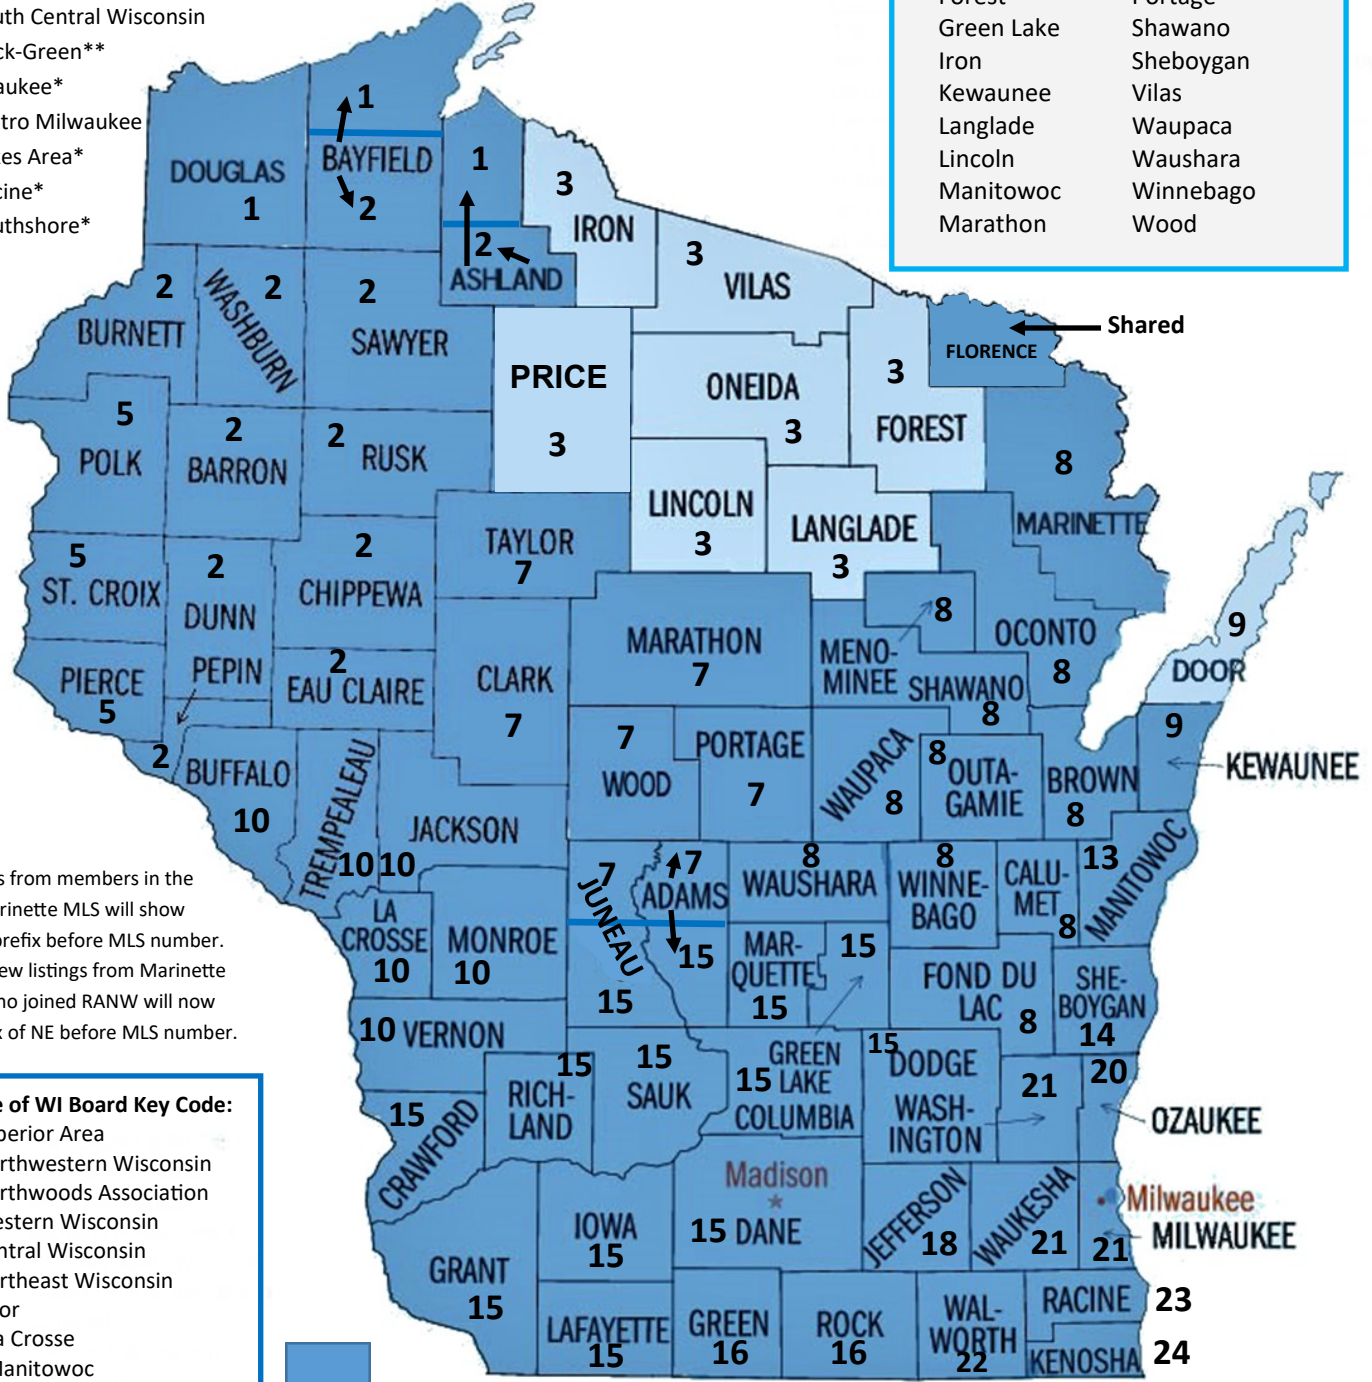

Participating MLSs in WIREX and

WIREX MLS Codes:

- WW 1-Superior Area
- NW 2-Northwestern Wisconsin
- WW 5 -Western Wisconsin
- CW 7-Central Wisconsin
- NE 8-Northeast Wisconsin
- MM 10-La Crosse*
- MM 13-Manitowoc*
- MM 14-Sheboygan*
- SC 15-South Central Wisconsin
- SC 16-Rock-Green**
- MM 20-Ozaukee*
- MM 21-Metro Milwaukee
- MM 22-Lakes Area*
- MM 23-Racine*
- MM 24-Southshore*

*Metro MLS Services these MLSs

**SCW MLS Services these MLSs

MLSs Not Participating in WIREX:

- 3-Northwoods
- 9-Door County

Door County MLS Website - [Click Here](#)

Northwoods MLS Website - [Click Here](#)

Counties RANW is Including WIREX

Listings in RANW MLS Data Base:

- | | |
|-------------|---------------|
| Adams | Marinette |
| Brown | Marquette |
| Calumet | Menominee |
| Dodge | Menominee, MI |
| Door | Oconto |
| Florence | Oneida |
| Fond du Lac | Outagamie |
| Forest | Portage |
| Green Lake | Shawano |
| Iron | Sheboygan |
| Kewaunee | Vilas |
| Langlade | Waupaca |
| Lincoln | Waushara |
| Manitowoc | Winnebago |
| Marathon | Wood |

Please note:
Some listings from members in the previous Marinette MLS will show with a MM prefix before MLS number. Mid-2022, new listings from Marinette Members who joined RANW will now have a prefix of NE before MLS number.